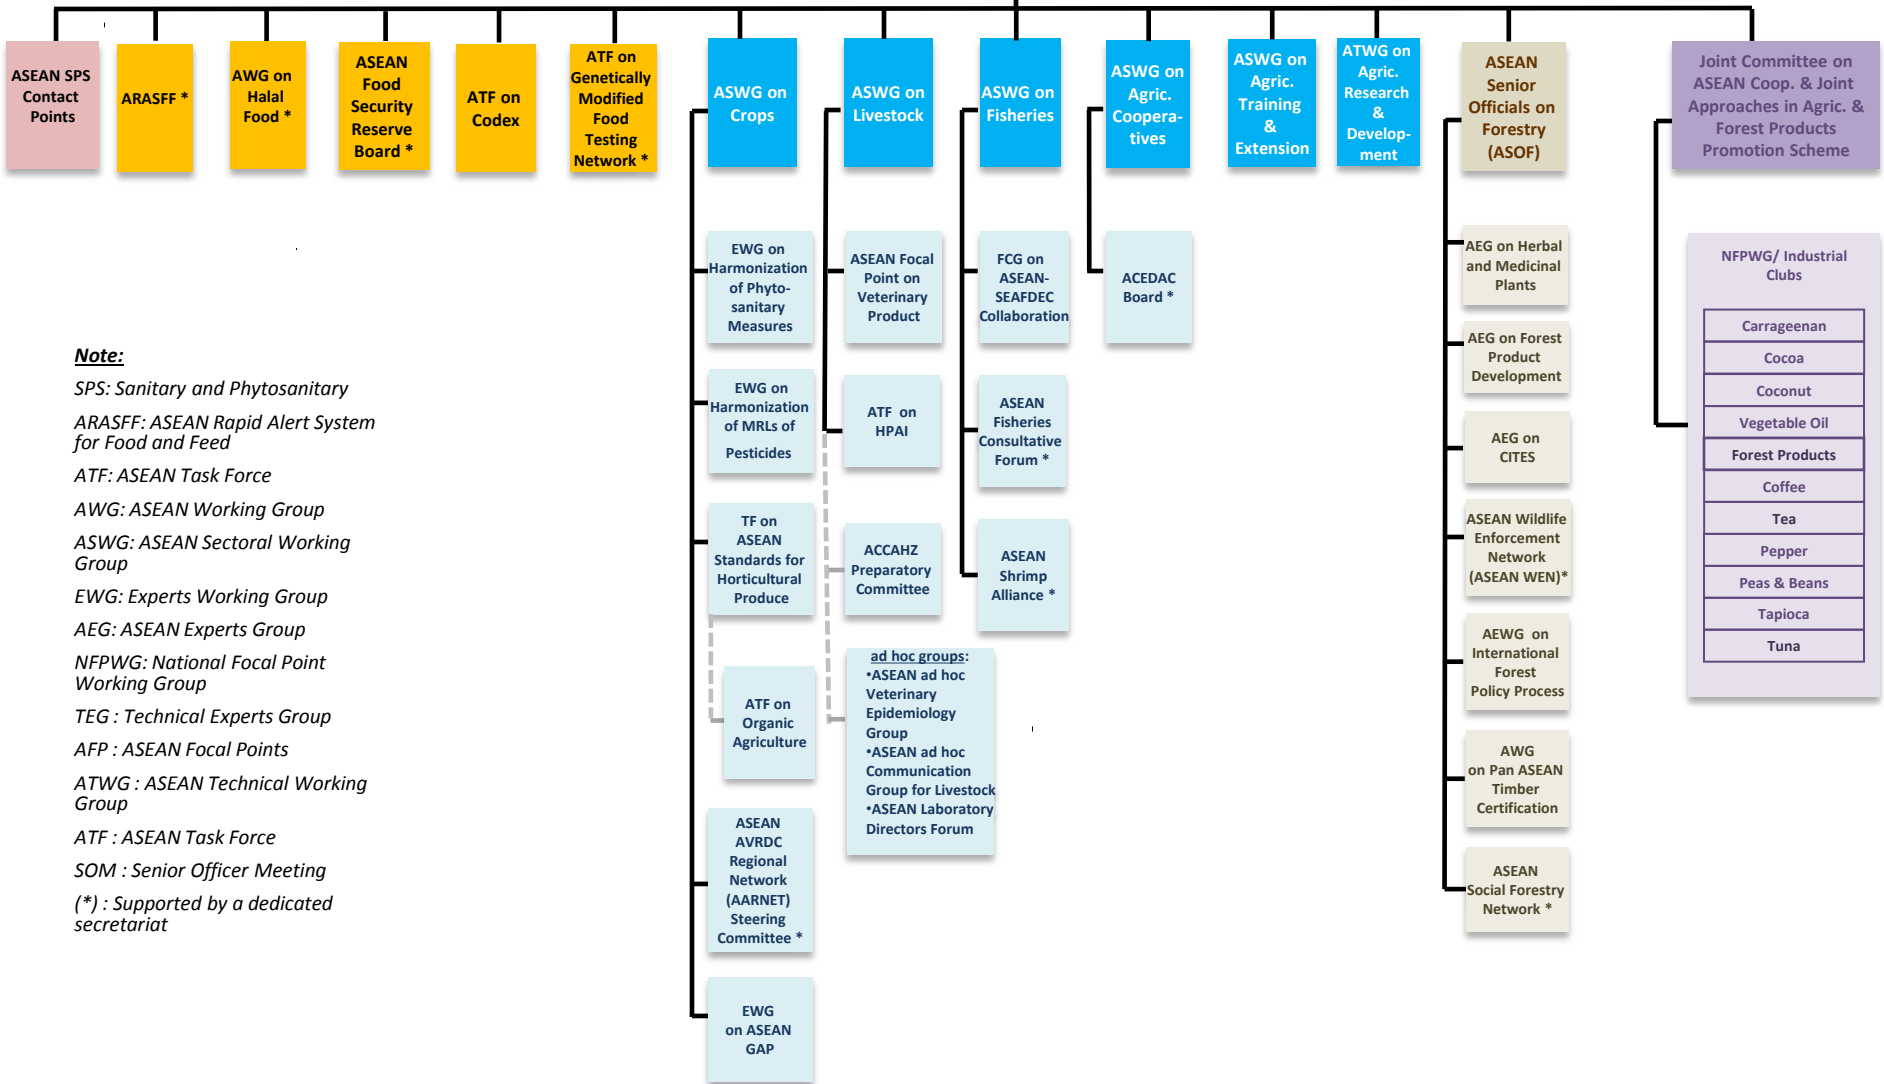

Structure of ASEAN Cooperation in Food, Agriculture and Forestry

ASEAN Ministers of Agriculture and Forestry (AMAF)

As of 19 February 2014

SOM-AMAF

Note:
 SPS: Sanitary and Phytosanitary
 ARASFF: ASEAN Rapid Alert System for Food and Feed
 ATF: ASEAN Task Force
 AWG: ASEAN Working Group
 ASWG: ASEAN Sectoral Working Group
 EWG: Experts Working Group
 AEG: ASEAN Experts Group
 NFPWG: National Focal Point Working Group
 TEG: Technical Experts Group
 AFP: ASEAN Focal Points
 ATWG: ASEAN Technical Working Group
 ATF: ASEAN Task Force
 SOM: Senior Officer Meeting
 (*): Supported by a dedicated secretariat